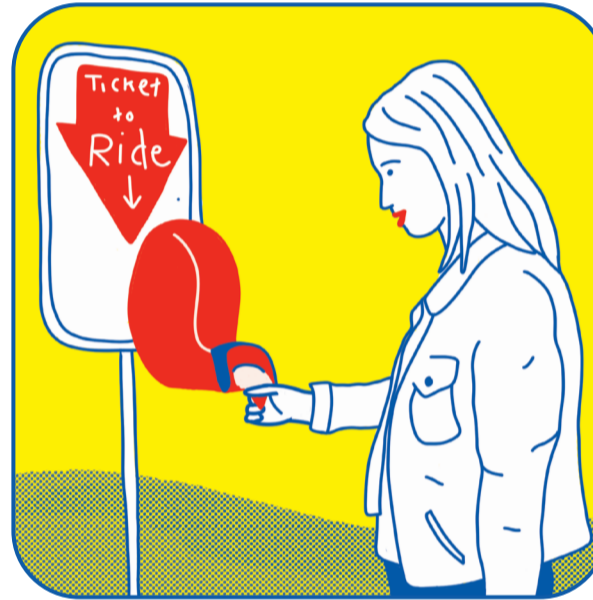

# skatepark etiquette

**No snaking. If you're waiting on a ramp, you're in a queue. Don't go before others have finished**

**Stand back from the edge of all ramps while waiting (no overhanging wheels or legs)**

**Do not cut across the bottom of ramps or ride in from the side**

**Do not drop in unless you're certain that the ramp or area is clear**

**Ramps are to be used one at a time**

**Help young ones. Please help young skaters enjoy skateboarding**

**Watch out for other users at all times (check behind you)**

**Don't sit on the ramps or the obstacles**

**Leave belongings at the side – Not on the ramps or obstacles**